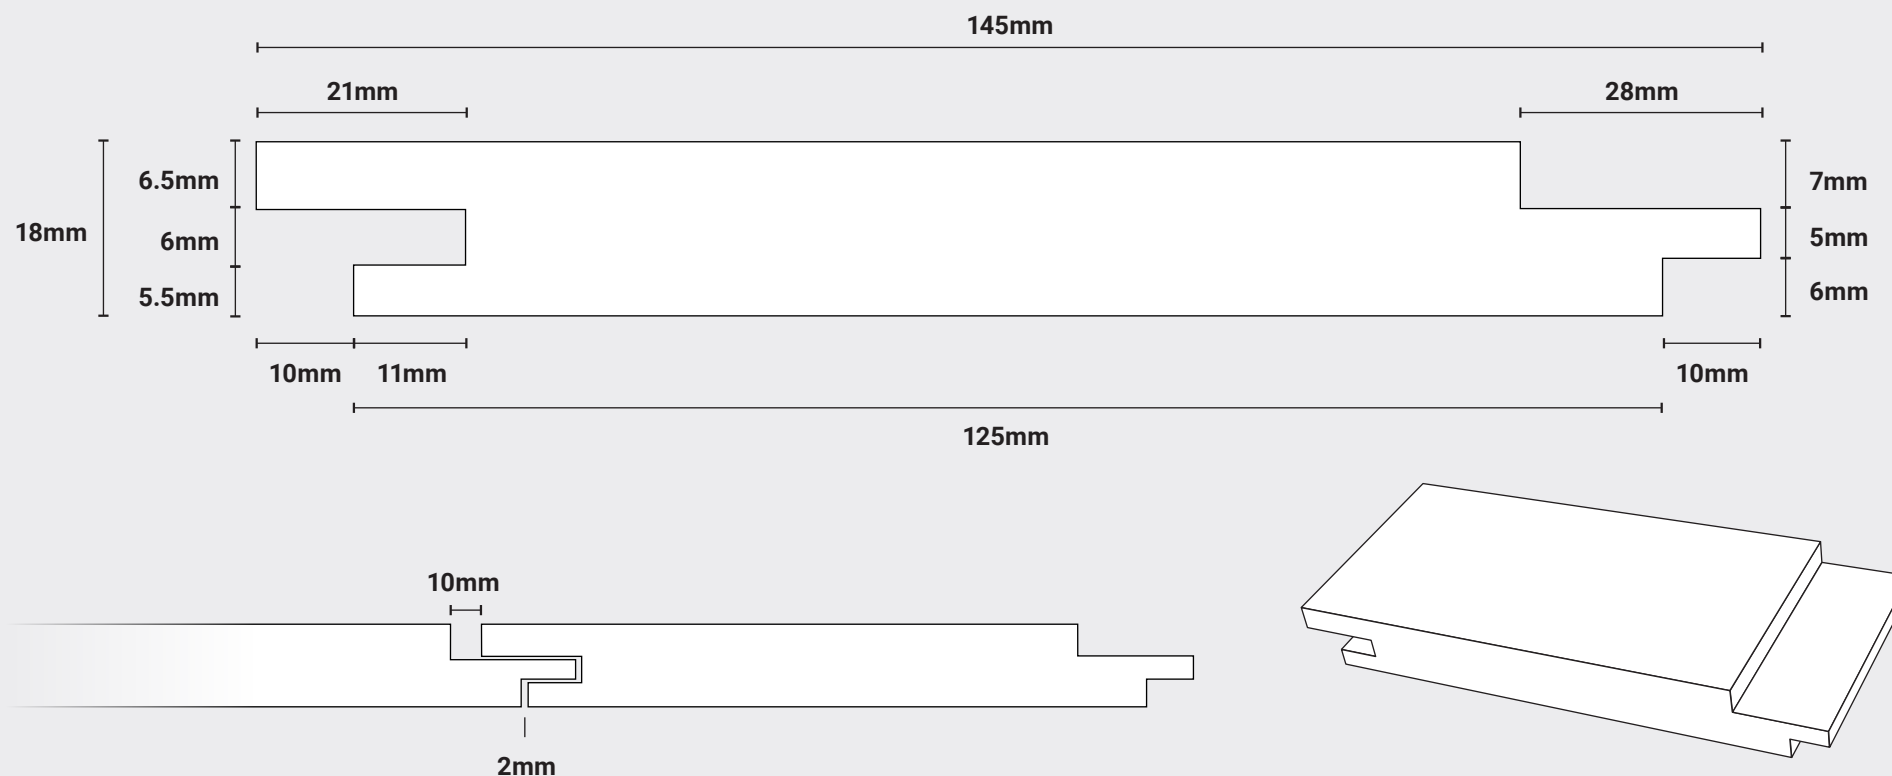

NOT TO SCALE

PT9RG (Red Grandis)

Finished Size: 18mm x 145mm. Face Cover: 125mm Vertical

For further information please contact us: +44 (0)121 559 5511 sales@palmertimber.com
Palmer Timber Limited. Granville Works, Station Road, Cradley Heath, West Midlands B64 6PW

Palmer Timber reserves the right to alter dimensions and profile without prior notice